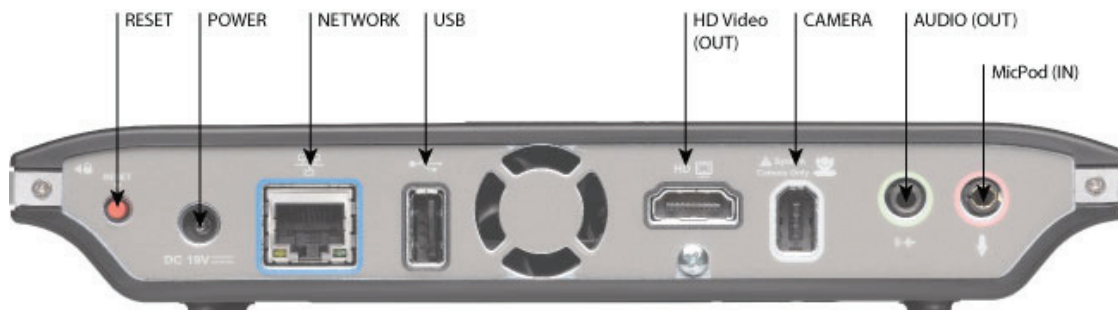

Directory and Address Book

Up to 1000 local directory entries
Save, Lock, Remove Redial List features
Missed call notification
Auto-Discovery directory lookup (patent pending)
LDAP support / H.350 compliant
Skype™ Contacts support

System Management

SNMP
Backup and Restore capability

Power

AC Voltage 100-240V, 50-60 Hz, 1.0A via external power supply

Environmental Data

Operating temperature: 0 C (32 F) to 40 C (104 F)
Operating Humidity: 15% to 85%, non-condensing
Storage temperature: -20 C (-4 F) to 60 C (140 F)
Storage humidity: 10% to 90%, non-condensing

Codec Dimensions

Width: 206mm (8.1")
Depth: 121mm (4.7")
Height: 33mm (1.3")
Weight: 0.45Kg (1.0 lbs)

Regulatory Model Number
LifeSize Passport = LFZ-014

Regulatory Certifications
FCC Class A: LifeSize Passport - LifeSize Camera
FCC Class B: LifeSize Passport - LifeSize Focus

For additional information: www.lifesize.com/support

Information contained in this document is subject to change without notice. LifeSize® is the registered trademark or trademark of LifeSize Communications Inc. All other trademarks are the property of their respective owners. For patents covering LifeSize® products refer to <http://www.lifesize.com/support/legal>. © Copyright 2009. All rights reserved. October 2009.

Corporate Headquarters: 901 S. Mopac Expressway Building 3, Suite 300 Austin, Texas 78746 USA
Phone: +1 512 347 9300
Fax: +1 512 347 9301
Email: info@lifesize.com
www.lifesize.com

EMEA: LifeSize Communications
Toll-Free Europe
008000 999 09 799

APAC: LifeSize Communications
Hong Kong
Phone: +852 3189 7688